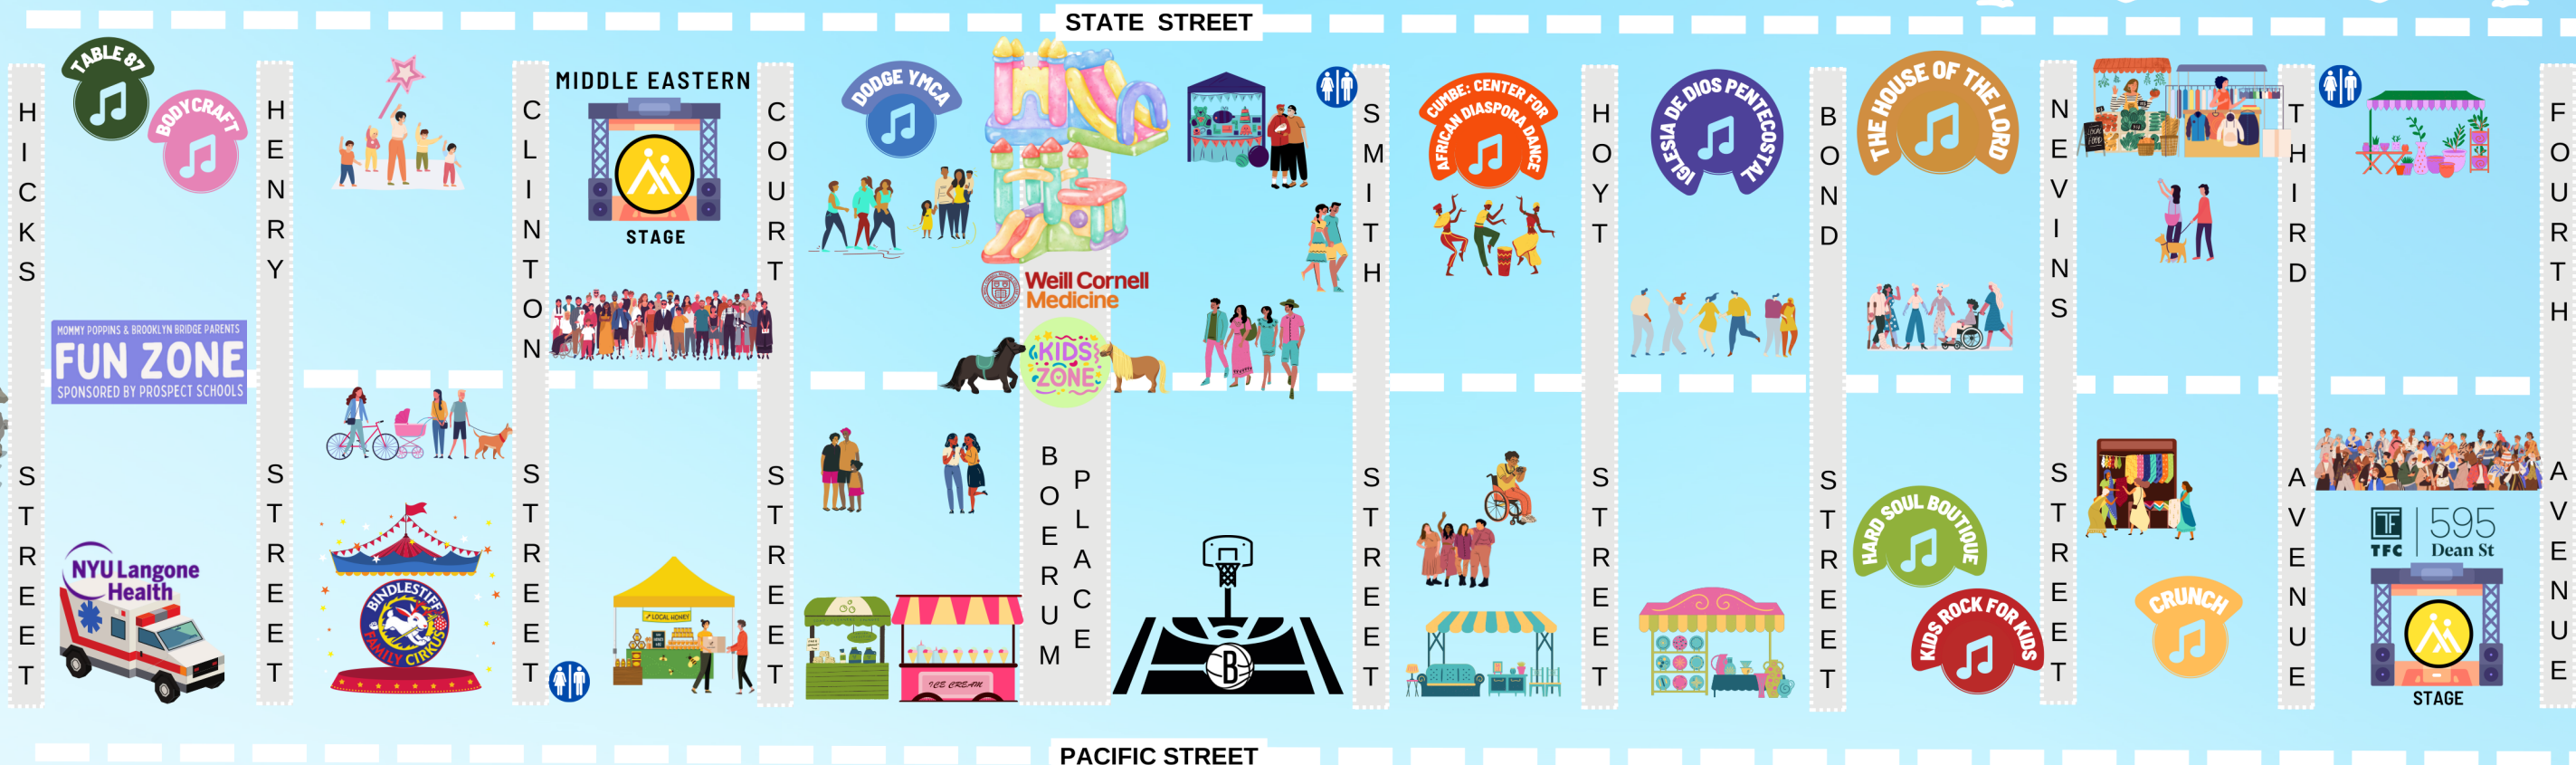

COME TO THE FESTIVAL!

48TH ANNUAL ATLANTIC ANTIC™

STAGES

MIDDLE EASTERN MAIN STAGE CORNER OF CLINTON ST

ALONG THIRD - FOURTH AVE

COMMUNITY STAGE TFC | 595 Dean St

KIDS ROCK FOR KIDS ALONG NEVINS - BOND ST

- MUSIC & DANCE**
- TABLE 87
 - BODYCRAFT PROGRAMMING
 - DODGE YMCA PROGRAMMING
 - CUMBE: CENTER FOR AFRICAN DIASPORA DANCE
 - IGLESIA DE DIOS PENTECOSTAL
 - THE HOUSE OF THE LORD
 - HARD SOUL BOUTIQUE
 - CRUNCH FITNESS PROGRAMMING

FAMILY FUN

RESTROOMS CORNER OF CLINTON ST, CORNER OF SMITH STREET, CORNER OF THIRD AVE

WEILL CORNELL MEDICINE PRESENTS KIDS ZONE: BOERUM PLACE

BASKETBALL COURT

ALONG HICKS - HENRY ST

FUN ZONE SPONSORED BY PROSPECT SCHOOLS

ALLOY PRESENTS BINDLESTIFF FAMILY CIRCUS

ALONG HENRY - CLINTON ST

THANK YOU 2023 SPONSORS